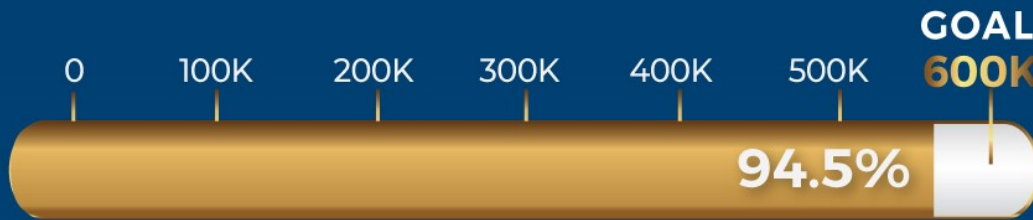

HIGH HOLY DAYS CAMPAIGN

5781 - 2020

A TIME
LIKE
this

be counted now, more than ever

Please help Beth Torah reach its goal to be able to continue the outstanding programs of our Synagogue.

Go to www.btbrc.org and click on the thermometer to add your High Holy Days gift or to add to the generous gift you already made.